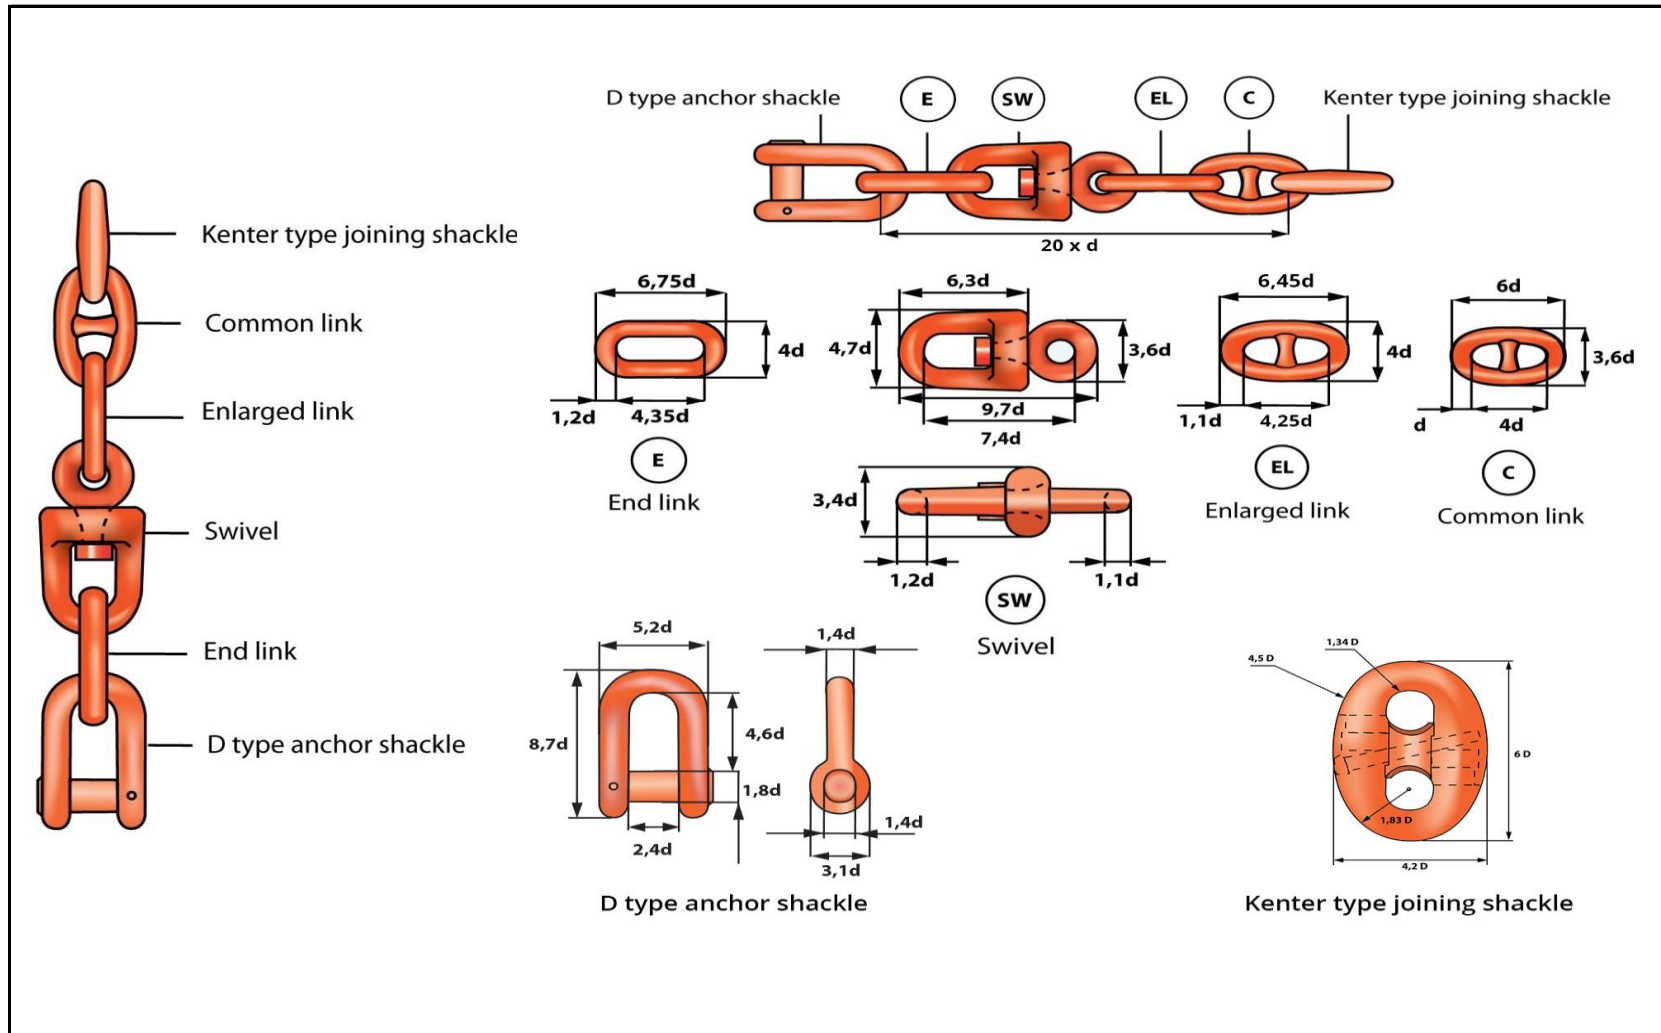

## Swivel Forerunner completed with Kenterjoiningshackle and D-endshackle