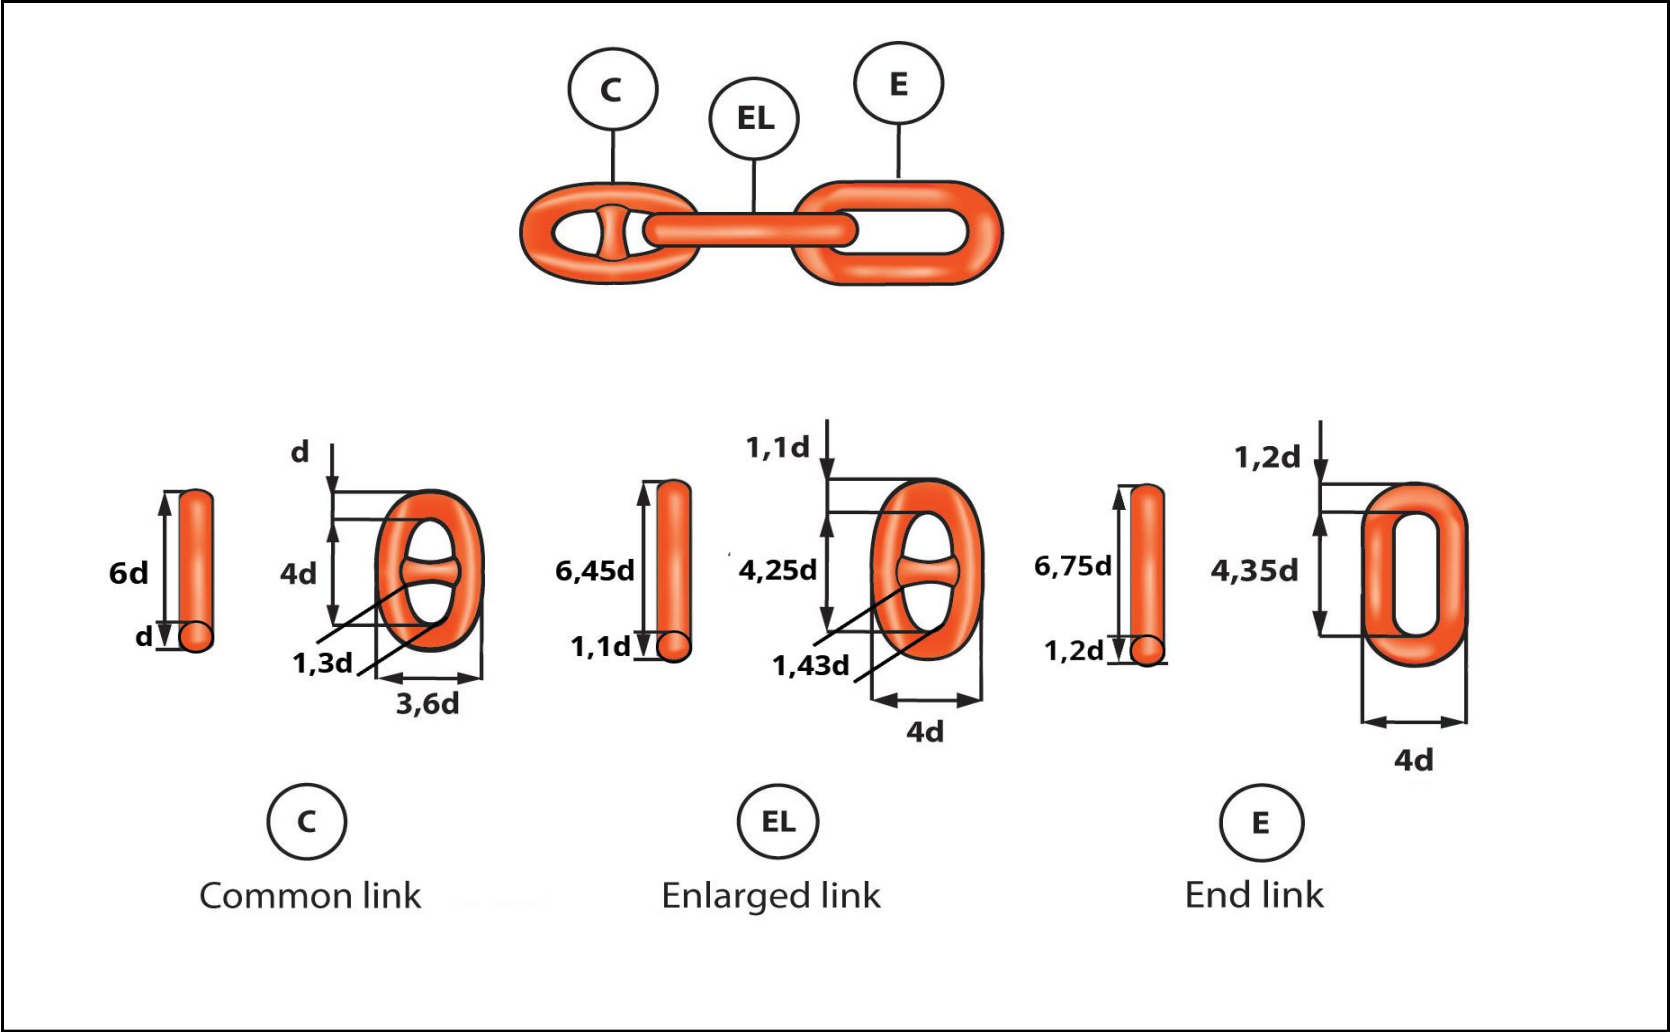

Three-link adaptor according to ISO 1704

Schmitt Anchors and Chaincables B.V.

Kreekweg 10, 3336 LC Zwijndrecht, The Netherlands
P.O. Box 5500, 3008 AM Rotterdam, The Netherlands
Phone +31-88-0 234 100

www.schmittrotterdam.nl
info@schmittrotterdam.nl