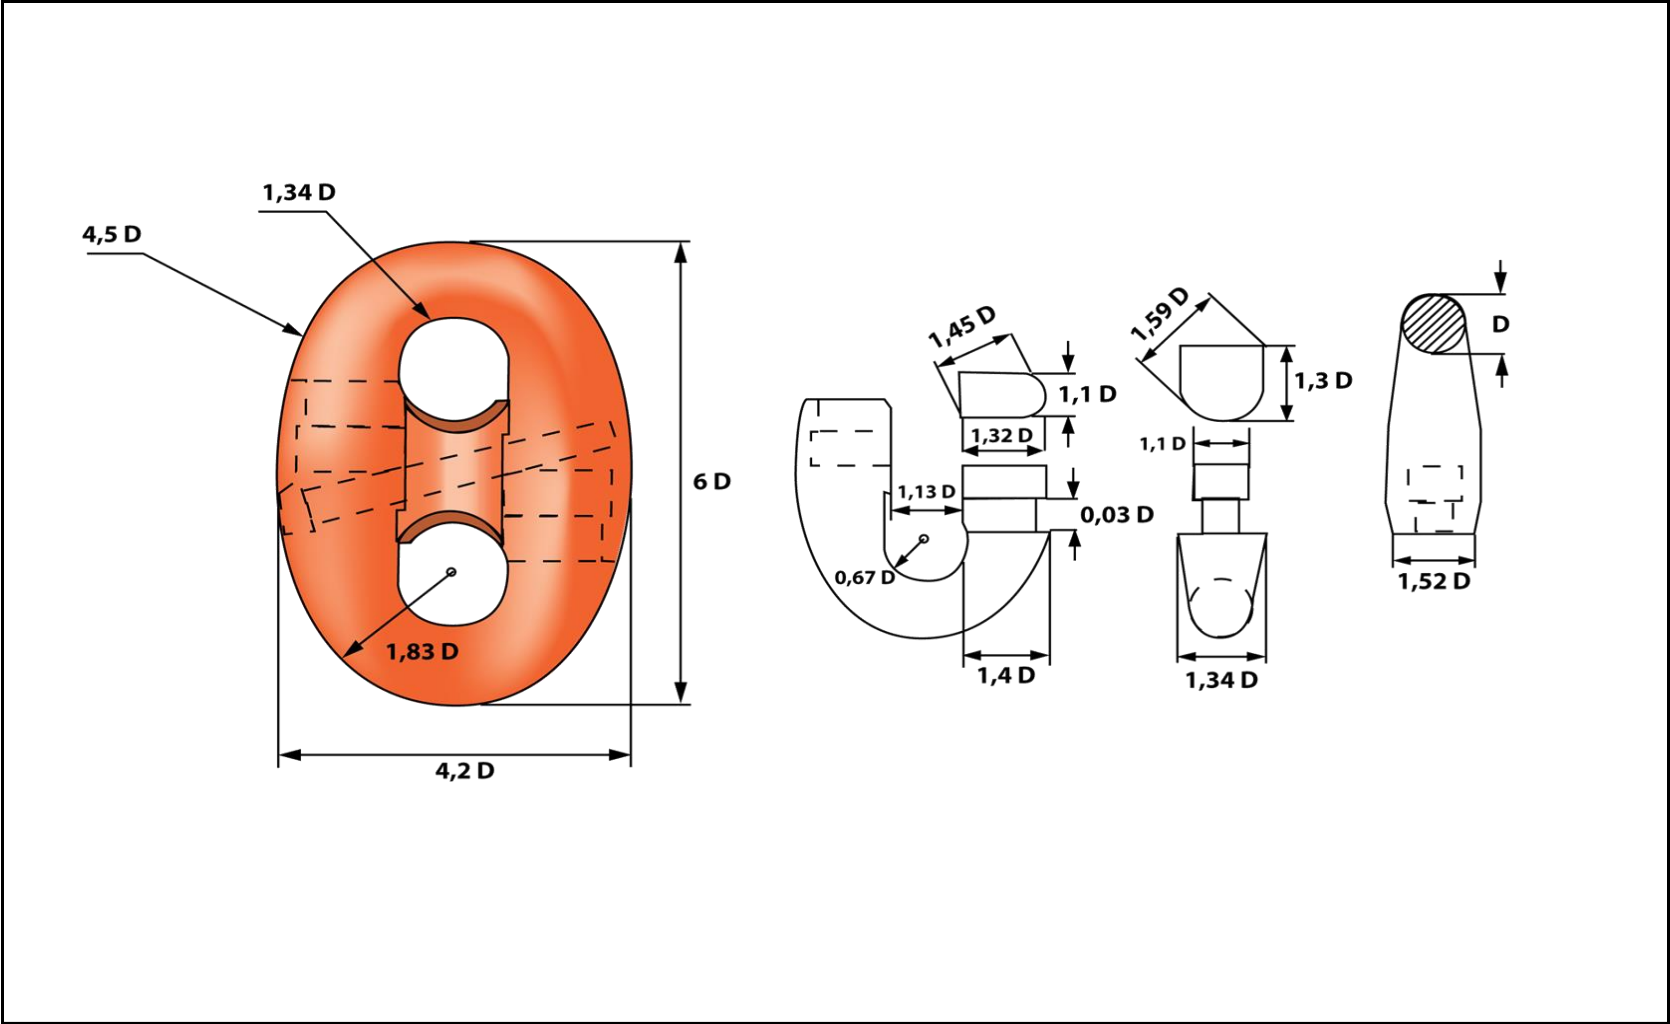

Kenter type joining shackle

Schmitt Anchors and Chaincables B.V.

Kreekweg 10, 3336 LC Zwijndrecht, The Netherlands
P.O. Box 5500, 3008 AM Rotterdam, The Netherlands
Phone +31-88-0234 100

www.schmittrotterdam.nl
info@schmittrotterdam.nl